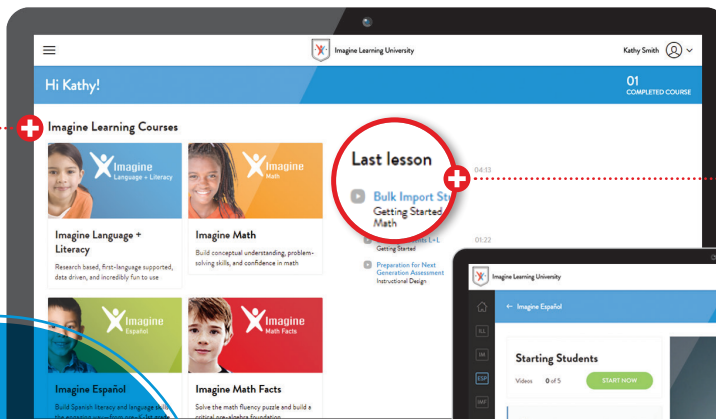

Learn the essentials of program management and how to facilitate student sessions.

Inform and enhance instruction with the help of real-time data.

Facilitate student success through innovative use of digital activities and offline materials.

Imagine Learning

UNIVERSITY

Easily select courses that interest you

Pick up where you left off

Helpful Features

- On-demand access—24/7
- Self-paced learning
- Certificates for course completion

View engaging videos and documents